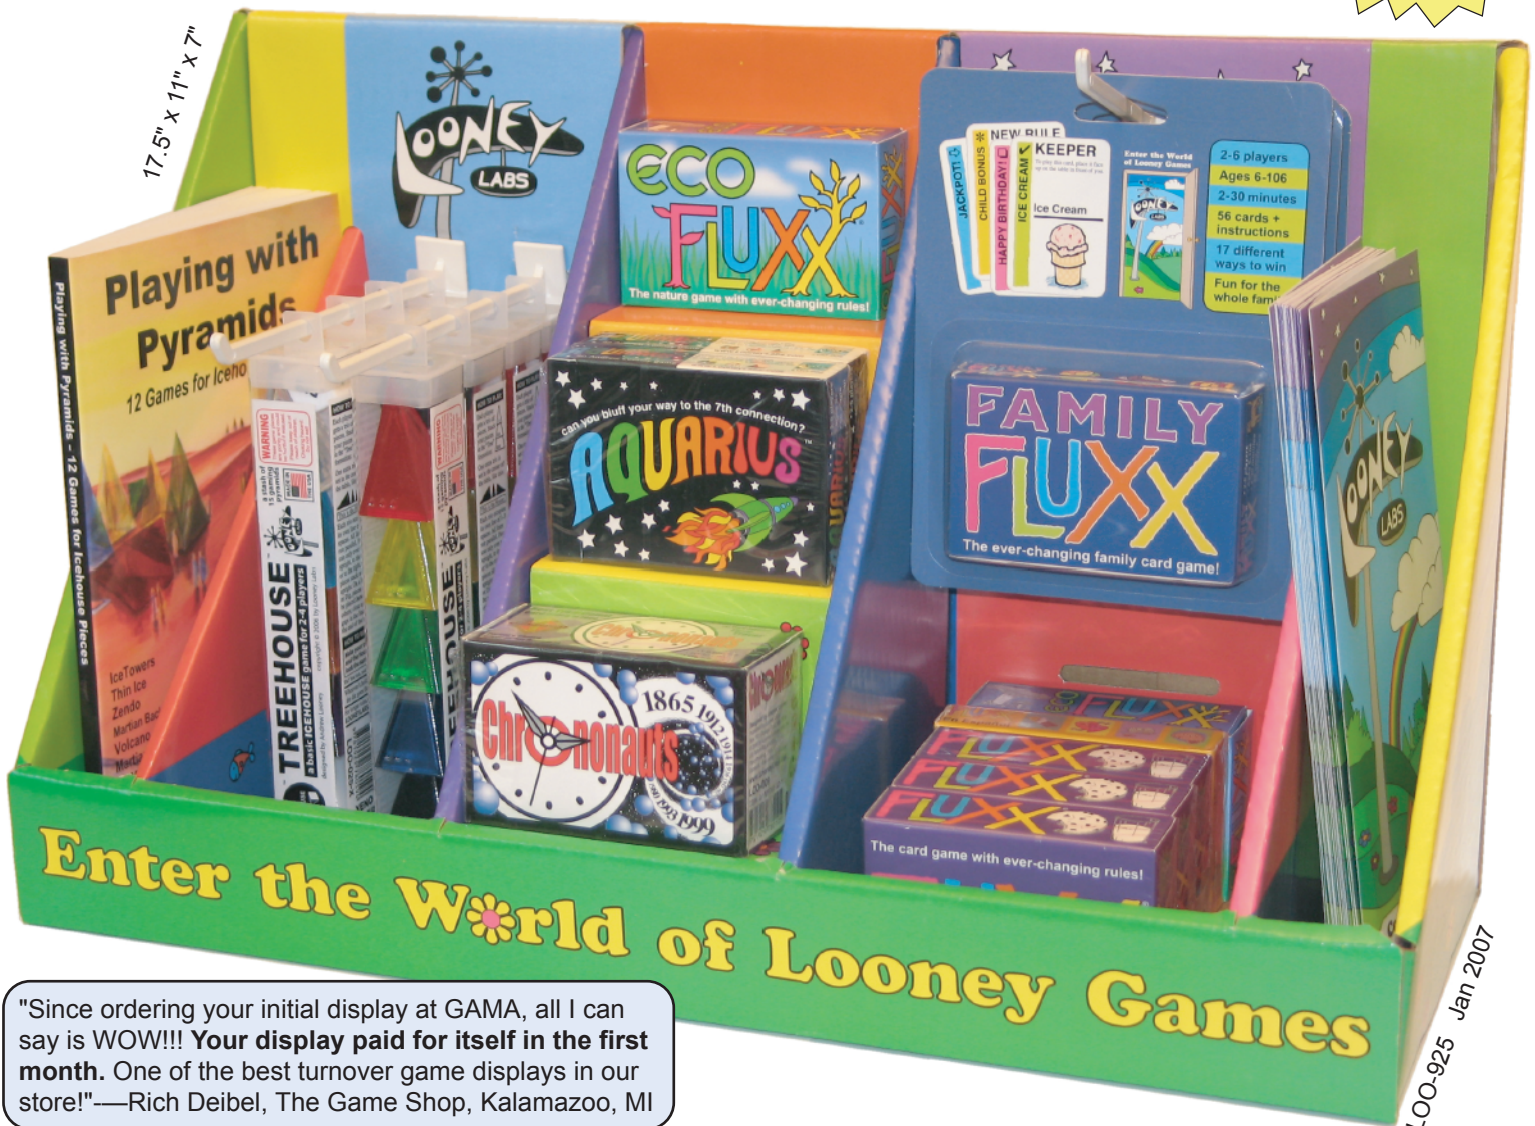

Rosters: roster.looneylabs.com
Phone: 301-441-1019
Fax: 301-441-4871
Web: www.looneylabs.com
Email: retailer-support@looneylabs.com

These games have won all these awards:

- Looney Labs **colorful POP display** comes fully assembled and ready to set out in your store. Measures just **17.5" x 11" x 7"**

- **Over a million dollars** worth of these games have sold in the last few years - **get in on the sales** in your store!

BONUS → **Demo copy of Family Fluxx and Treehouse included Free!**

Looney Labs Games			Item # LOO-201-G	
Qty	Product Name	SKU	Your Cost	MSRP
3	Family Fluxx	LOO-001-FA	$4	$8
3	Fluxx	LOO-001	$6	$12
2	EcoFluxx	LOO-001-EC	$6	$12
1	Fluxx Espanol	LOO-032	$4	$8
2	Aquarius	LOO-002	$5	$10
1	Chrononauts	LOO-009	$10	$20
4	Treehouse (Rainbow)	LOO-025-R	$4.50	$9
4	Treehouse (Xeno)	LOO-025-X	$4.50	$9
1	Playing with Pyramids	LOO-014	$6	$12
1	Die-Cut Store Display	LOO-201-E	$4	
25	Micro Catalogs	LOO-901-25	$0	
30	Tri-Fold Catalogs	LOO-928-30	$0	

Your cost only
$112

"Since ordering your initial display at GAMA, all I can say is WOW!!! Your display paid for itself in the first month. One of the best turnover game displays in our store!"—Rich Deibel, The Game Shop, Kalamazoo, MI

LOO-925 Jan 2007